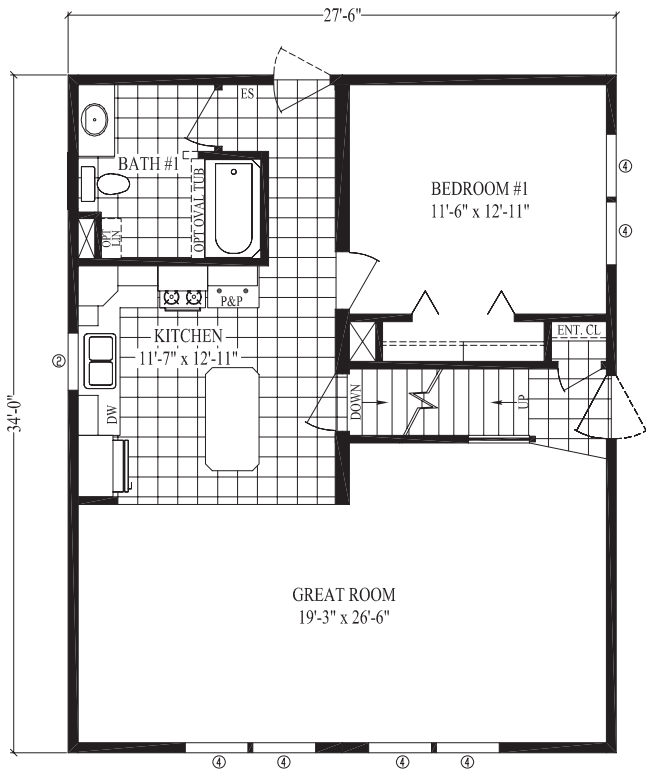

Exteriors depicted may be shown with optional features and site attachments done on site by others.

3428-3025
965 Sq. Ft. FIRST FLOOR

UNFINISHED SECOND FLOOR
528 SQ. FT.

UNFINISHED SECOND FLOOR
282 SQ. FT.

OPTIONAL
DOUBLE OPEN LOFT

3828-3025
1045 SQ. FT.

UNFINISHED SECOND FLOOR
614 SQ. FT.

CORNER TUB WITH 36" SHOWER BATH #1 OPTION

UNFINISHED SECOND FLOOR
312 SQ. FT.

OPTIONAL
DOUBLE OPEN LOFT