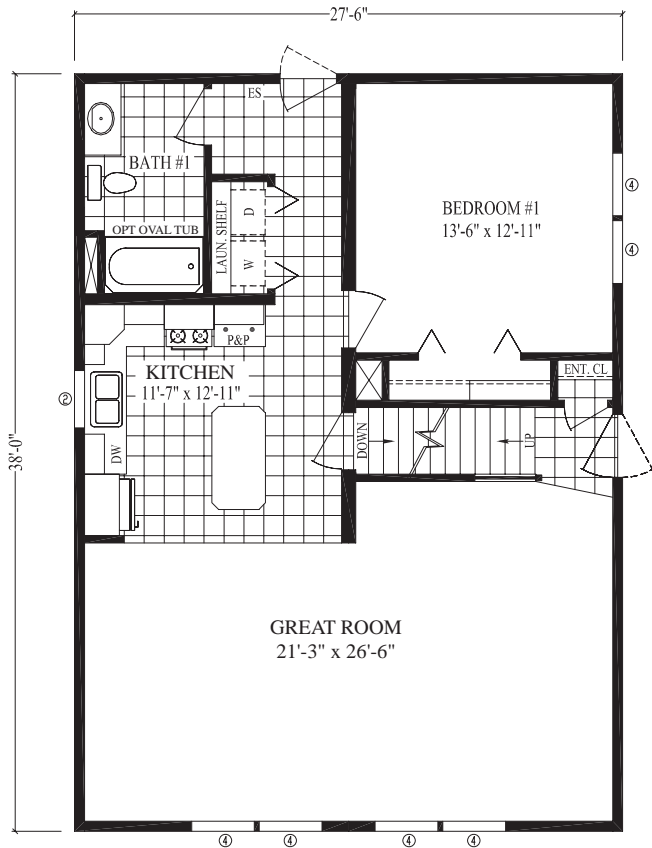

Exteriors depicted may be shown with optional features and site attachments done on site by others.

3428-3025
965 Sq. Ft. FIRST FLOOR

UNFINISHED SECOND FLOOR
528 SQ. FT.

UNFINISHED SECOND FLOOR
282 SQ. FT.

OPTIONAL
DOUBLE OPEN LOFT

3828-3025
1045 SQ. FT.

UNFINISHED SECOND FLOOR
614 SQ. FT.

CORNER TUB WITH 36" SHOWER BATH #1 OPTION

UNFINISHED SECOND FLOOR
312 SQ. FT.

OPTIONAL
DOUBLE OPEN LOFT