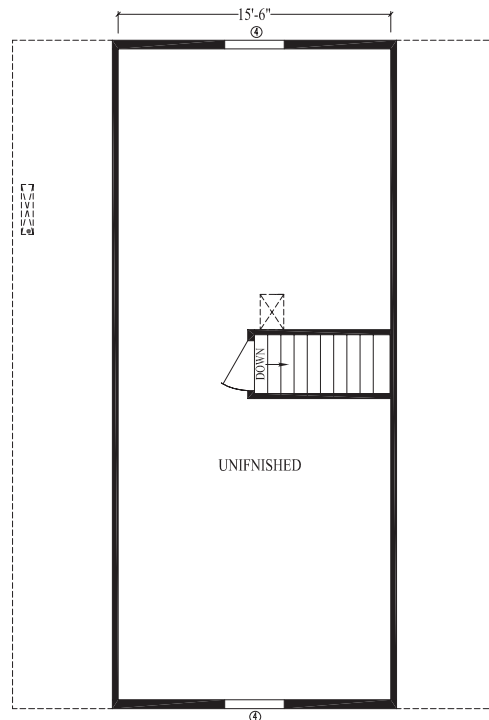

Exteriors depicted may be shown with optional features and site attachments done on site by others.

3428-3025
965 Sq. Ft. FIRST FLOOR

UNFINISHED SECOND FLOOR
528 SQ. FT.

UNFINISHED SECOND FLOOR
282 SQ. FT.

OPTIONAL
DOUBLE OPEN LOFT

3828-3025
1045 SQ. FT.

UNFINISHED SECOND FLOOR
614 SQ. FT.

CORNER TUB WITH 36" SHOWER BATH #1 OPTION

UNFINISHED SECOND FLOOR
312 SQ. FT.

OPTIONAL
DOUBLE OPEN LOFT