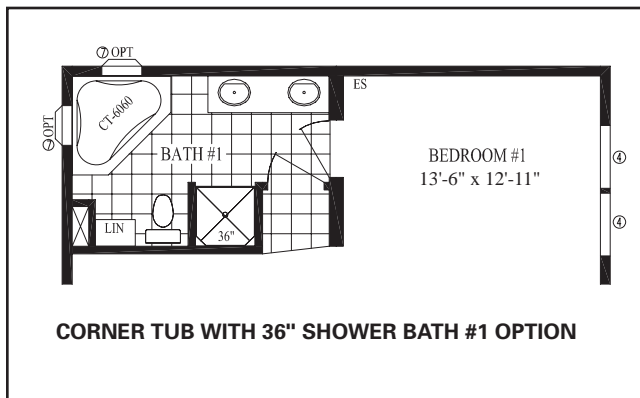

Exteriors depicted may be shown with optional features and site attachments done on site by others.

3428-3025
965 Sq. Ft. FIRST FLOOR

UNFINISHED SECOND FLOOR
528 SQ. FT.

UNFINISHED SECOND FLOOR
282 SQ. FT.

OPTIONAL
DOUBLE OPEN LOFT

3828-3025
1045 SQ. FT.

UNFINISHED SECOND FLOOR
614 SQ. FT.

CORNER TUB WITH 36" SHOWER BATH #1 OPTION

UNFINISHED SECOND FLOOR
312 SQ. FT.

OPTIONAL
DOUBLE OPEN LOFT