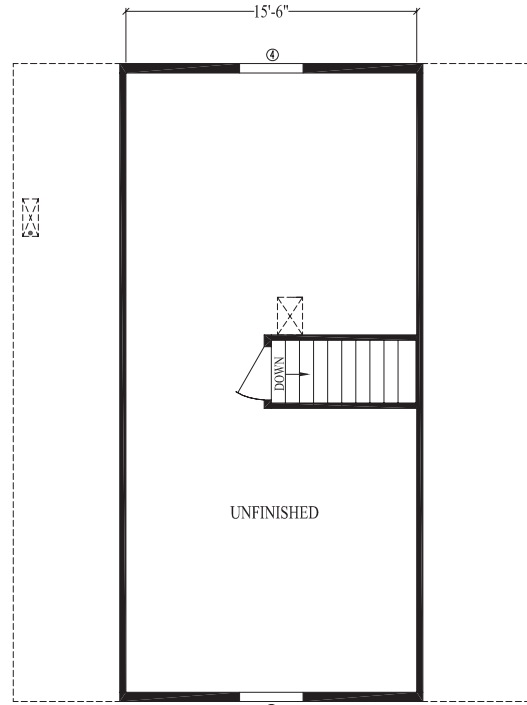

Exteriors depicted may be shown with optional features and site attachments done on site by others.

3428-3025
965 Sq. Ft. FIRST FLOOR

UNFINISHED SECOND FLOOR
528 SQ. FT.

UNFINISHED SECOND FLOOR
282 SQ. FT.

OPTIONAL
DOUBLE OPEN LOFT

3828-3025
1045 SQ. FT.

UNFINISHED SECOND FLOOR
614 SQ. FT.

CORNER TUB WITH 36" SHOWER BATH #1 OPTION

UNFINISHED SECOND FLOOR
312 SQ. FT.

OPTIONAL
DOUBLE OPEN LOFT